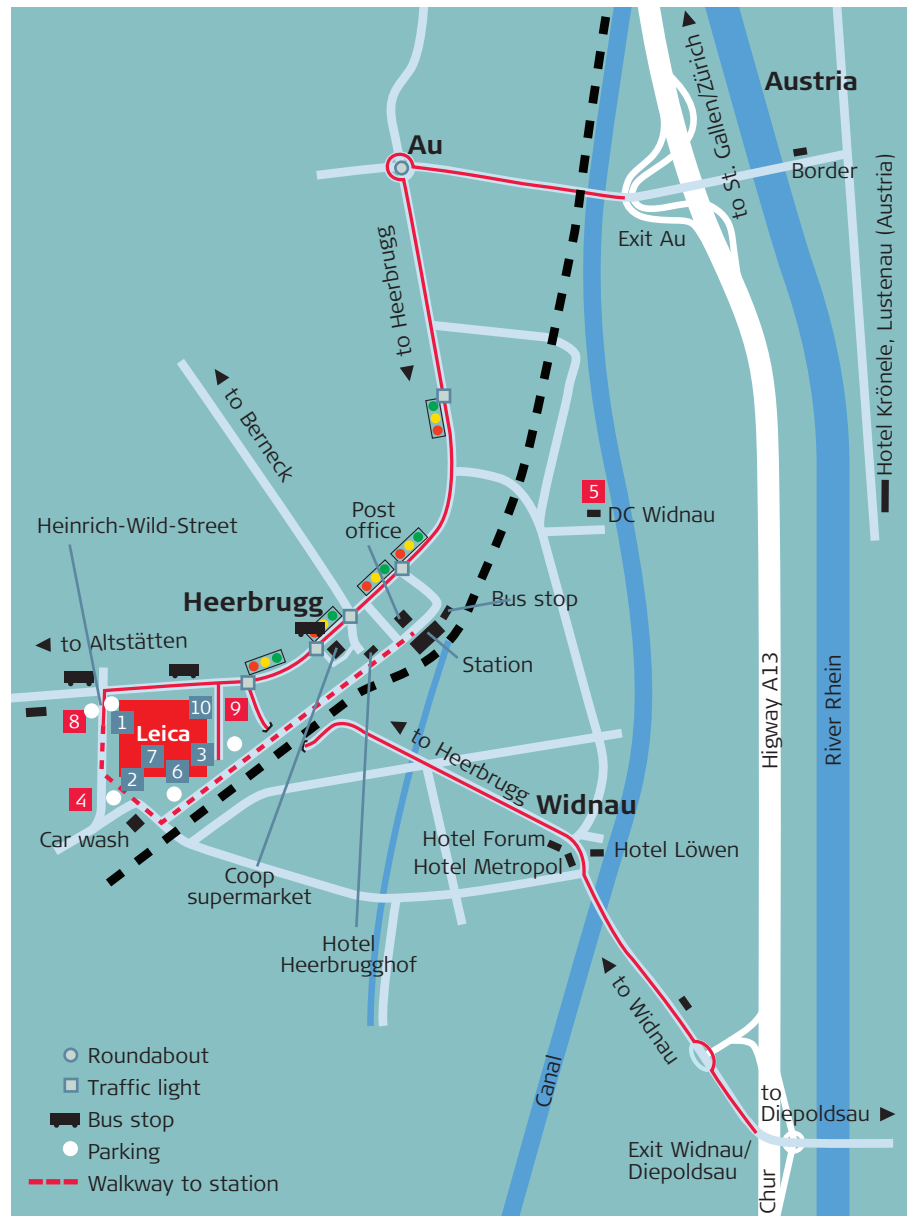

Leica Geosystems Heerbrugg Switzerland

From Zurich Airport to Heerbrugg:

By car

- GPS coordinates 47°24'32.92"N/9°37.5'26"E
Heinrich-Wild-Strasse, 9436 Balgach
- From the airport in Zurich, follow the green/white highway signs to the A1 highway towards Zurich-Winterthur-St.Gallen (toll road).
- Stay on the A1 highway when approaching St.Gallen and follow the signs to the A13 towards St. Margrethen-Chur.
- After 110 km approx. (1h 15 mins drive) from the airport, leave the highway at the Au-Lustenau exit.
- At the end of the exit road, turn to the right towards Au-Berneck.
- Take the third exit at the roundabout towards Heerbrugg.
- There are five traffic lights between the roundabout and the head office of Leica Geosystems AG, approx. 3.5 km.
- At the fourth traffic light, you see the premises of Leica Geosystems AG on your left.
- Drive on and 300 m after the sign designating the village of Balgach, turn left into Heinrich-Wild-Strasse at the far end of the Leica Geosystems AG premises.
- The parking lot for visitors is located directly in front of the reception building (first building on the left). Please remember that there is an annual toll road fee to drive on the highways in Switzerland. All cars using the highways must have a "vignette" sticker on their windscreens.

By train

- Allow at least 30 minutes between arrival of the plane and the departure of the train.
- Follow the signs to the train station (Bahnhof) in the basement of the airport.
- Buy a ticket to Heerbrugg (approx. CHF 80.00 return).
- Trains leave from platform 2 at 22 and 52 minutes past each hour heading towards St Gallen.
- In St Gallen, take the train heading towards Rorschach-St. Margrethen-Heerbrugg.
- Travelling time to Heerbrugg is approximately 1h 50 mins.
- Check with SBB http://www.sbb.ch/index_e.htm for further information on the timetable and price.